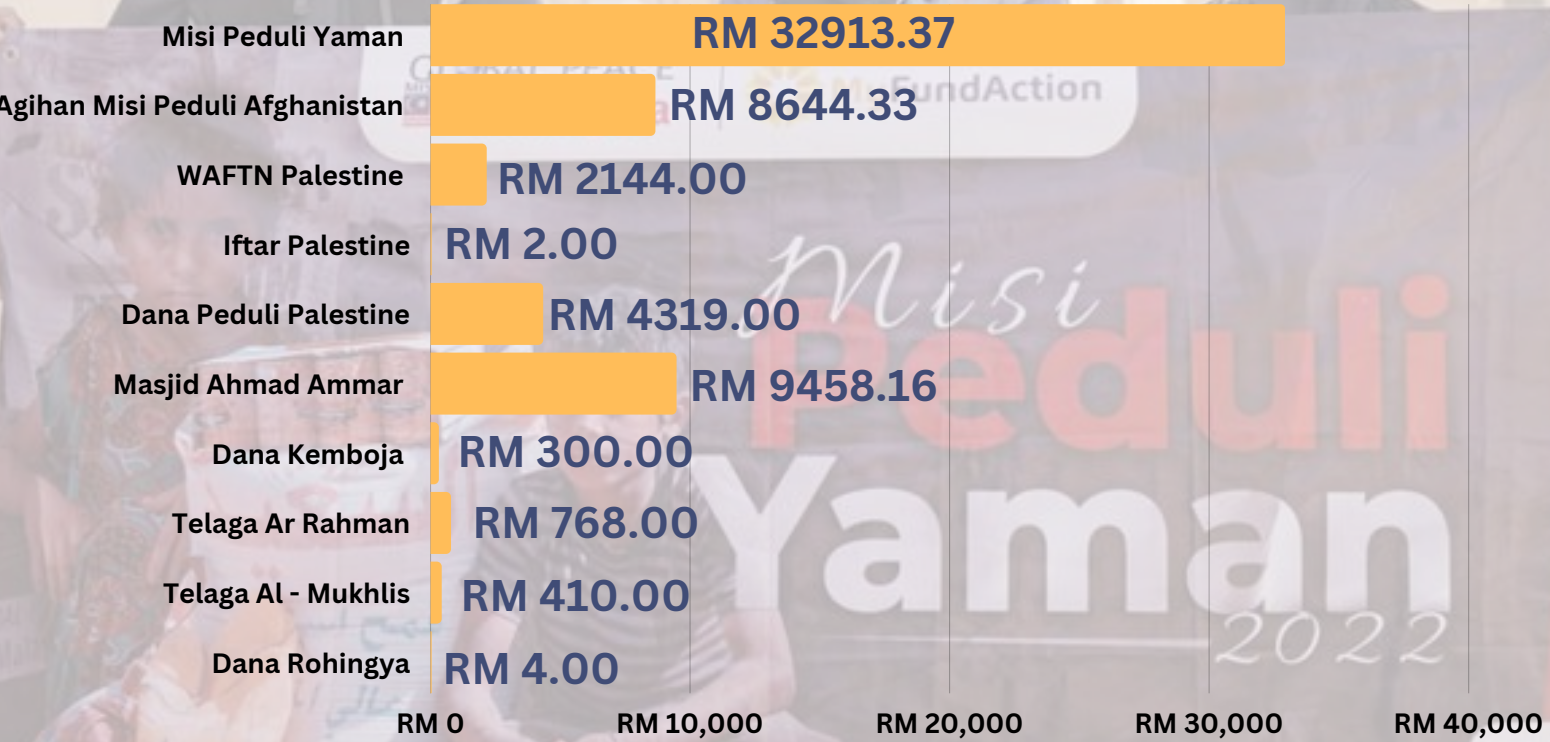

FEBRUARY REPORT

MONTHLY PROGRESS REPORT

2022

Overview of February Activities

In the month of February, GPM has managed to provide aids and support to several local and international projects. This month , the aid provided focus on Yaman and few other countries that in need of food , education support needs and several other necessary needs . In local contect , the distribution focus on victims who are involve with floods.

REPORT | LOCAL DISTRIBUTIONS

REPORT | INTERNATIONAL DISTRIBUTIONS

Total Donation Received

- Local : RM 18728.00
- International : RM 58962.86

GPM supports SDG 1 , no poverty. In these projects GPM aims end all poverty in all time everywhere.